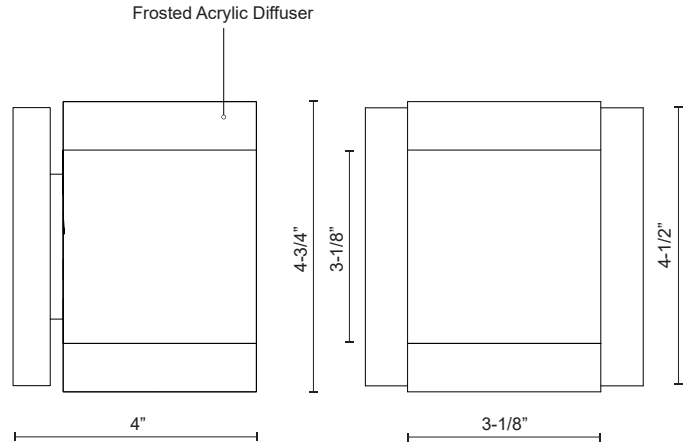

NORFOLK 601431-LED

WALL

PROJECT

SPECIFICATION DETAILS

Fixture Dimensions	W3-1/8" x H4-3/4" x E4"
Light Source	AC LED Module
Wattage	17W
Total Lumens	1200lm
Delivered Lumens	BK-705lm; BN-767lm; CH-868lm;
Voltage	120V
Color Temperature	3000K
CRI (Ra)	90CRI
Optional Color Temps	2700K - 5000K Available, Minimum Order Quantities Apply
LED Rated Life	50,000 hours
Dimming	100% - 10%, ELV Dimmer (Not Included)
Diffuser Details	Frosted acrylic diffuser
Location	Dry
Illumination Direction	Up and Down
Mounting Style	All Orientation; Wall;
Canopy Dimensions	W4-1/2" x H4-1/2" x E5/8"
CEC Title 24 JA8	Yes, JA8-2022
Paint Finish	BG01; BK01; BN01; CH01;

* For custom options, consult factory for details.

* For warranty information, please visit www.kuzcolighting.com/warranty

DESCRIPTION

LED cylinder shaped updown wall sconce with clear acrylic discs. Metal details in black, brushed gold, brushed nickel or chrome finish, and is equipped with our powerful 120V AC LED technology,

KUZCO

CANADA: 19054 28TH AVENUE - SURREY, BC V3Z 6M3
USA: 3035 E. LONE MOUNTAIN ROAD - LAS VEGAS, NV 89081

WWW.KUZCOLIGHTING.COM

© 2010 KUZCO LIGHTING. ALL RIGHTS RESERVED.

COMMENT