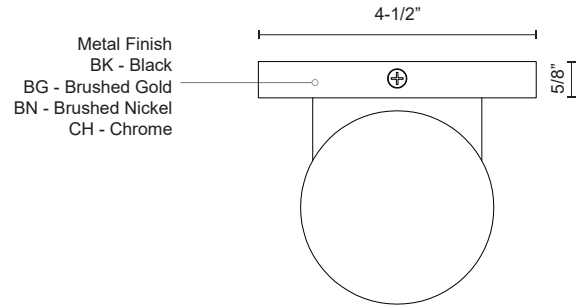

NORFOLK 601431-LED

WALL

PROJECT

601431BK-LED
Black

601431BN-LED
Brushed Nickel

601431BG-LED
Brushed Gold

601431CH-LED
Chrome

SPECIFICATION DETAILS

Fixture Dimensions	W3-1/8" x H4-3/4" x E4"
Light Source	AC LED Module
Wattage	17W
Total Lumens	1200lm
Delivered Lumens	BK-705lm; BN-767lm; CH-868lm;
Voltage	120V
Color Temperature	3000K
CRI (Ra)	90CRI
Optional Color Temps	2700K - 5000K Available, Minimum Order Quantities Apply
LED Rated Life	50,000 hours
Dimming	100% - 10%, ELV Dimmer (Not Included)
Diffuser Details	Frosted acrylic diffuser
Location	Dry
Illumination Direction	Up and Down
Mounting Style	All Orientation; Wall;
Canopy Dimensions	W4-1/2" x H4-1/2" x E5/8"
CEC Title 24 JA8	Yes, JA8-2022
Paint Finish	BG01; BK01; BN01; CH01;

* For custom options, consult factory for details.

* For warranty information, please visit www.kuzcolighting.com/warranty

DESCRIPTION

LED cylinder shaped updown wall sconce with clear acrylic discs. Metal details in black, brushed gold, brushed nickel or chrome finish, and is equipped with our powerful 120V AC LED technology,