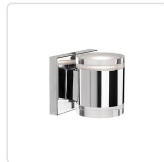

NORFOLK 601431-LED

WALL

PROJECT

601431BK-LED
Black

601431BN-LED
Brushed Nickel

601431BG-LED
Brushed Gold

601431CH-LED
Chrome

SPECIFICATION DETAILS

Fixture Dimensions	W3-1/8" x H4-3/4" x E4"
Light Source	AC LED Module
Wattage	17W
Total Lumens	1200lm
Delivered Lumens	BK-705lm; BN-767lm; CH-868lm;
Voltage	120V
Color Temperature	3000K
CRI (Ra)	90CRI
Optional Color Temps	2700K - 5000K Available, Minimum Order Quantities Apply
LED Rated Life	50,000 hours
Dimming	100% - 10%, ELV Dimmer (Not Included)
Diffuser Details	Frosted acrylic diffuser
Location	Dry
Illumination Direction	Up and Down
Mounting Style	All Orientation; Wall;
Canopy Dimensions	W4-1/2" x H4-1/2" x E5/8"
CEC Title 24 JA8	Yes, JA8-2022
Paint Finish	BG01; BK01; BN01; CH01;

* For custom options, consult factory for details.

* For warranty information, please visit www.kuzcolighting.com/warranty

DESCRIPTION

LED cylinder shaped updown wall sconce with clear acrylic discs. Metal details in black, brushed gold, brushed nickel or chrome finish, and is equipped with our powerful 120V AC LED technology,